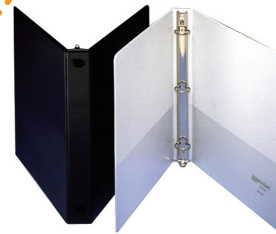

3-Ring Binders

Stock no.	Size:	Color:
3RB3R0005	1/2"	White clear overlay
3RB3R0006	1/2"	Black clear overlay
3RB3R1007	1"	White clear overlay
3RB3R1008	1"	Black clear overlay
3RB3R1009	1"	Blue clear overlay
3RB3R2003	1 1/2"	White clear overlay
3RB3R2006	1 1/2"	Blue clear overlay
3RB3R2007	1 1/2"	Black clear overlay
3RB3R2008	1 1/2"	Red clear overlay
3RB3R3005	2"	Black clear overlay
3RB3R3006	2"	White clear overlay
3RB3R3007	2"	Blue clear overlay
3RB3R3008	2"	Red clear overlay
3RB3R4003	3"	White clear overlay
3RB3R4004	3"	Black clear overlay
3RB3R4005	4"	Black clear overlay