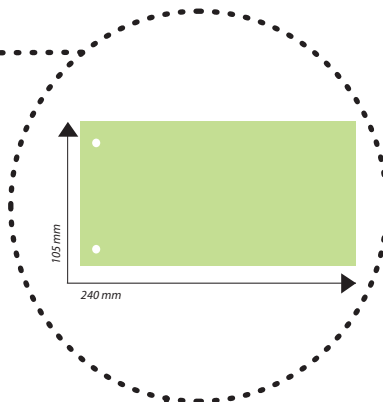

Plastic Binding 21-Ring A4, letter

Stock no.	Size:	Color:	Capacity:
3HEBIO501	6 mm	Black	25 sheets
3HEBIO502	6 mm	White	25 sheets
3HEBIO511	8 mm	Black	45 sheets
3HEBIO517	8 mm	White	45 sheets
3HEBIO503	10 mm	Black	65 sheets
3HEBIO504	10 mm	White	65 sheets
3HEBIO516	12 mm	Black	95 sheets
3HEBIO515	12 mm	White	95 sheets
3HEBIO505	14 mm	Black	125 sheets
3HEBIO506	14 mm	White	125 sheets
3HEBIO509	16 mm	Black	145 sheets
3HEBIO518	16 mm	White	145 sheets
3HEBIO512	19 mm	Black	180 sheets
3HEBIO513	19 mm	White	180 sheets
3HEBIO514	25 mm	Black	240 sheets
3HEBIO510	25 mm	White	240 sheets
3HEBIO521	38 mm	Black	375 sheets
3HEBIO519	38 mm	White	375 sheets
3HEBIO520	51 mm	Black	500 sheets
3HEBIO523	51 mm	White	500 sheets

Carrying Boxes

Elasto boxes (A4).

Stock no.	Size:	Color:
3MAEP5035	4 cm	Assorted

Job Box Carrying Cases

Job box carrying case. For on the fly jobs. Capacity 600 sheets A4. 60mm bottom.

Stock no.	Size:	Color:
3MAEP5013	A4	Blue

Dividing Cards

2-ring, 100 pcs (105 x 240 mm)

Stock no.	Color:
3RBTB1521	Yellow
3RBTB1522	Beige
3RBTB1523	Orange
3RBTB1524	Grey
3RBTB1525	Green
3RBTB1526	Pink
3RBTB1527	Blue
3RBTB1528	White