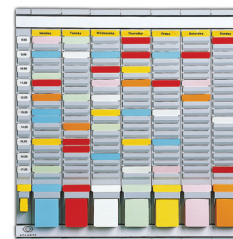

Planning Boards

Weekly or yearly T-card planning kits with 35 slots. Complete planning kit containing 7 or 12 plan board elements size 2 (48 mm), 1 or 2 plan board element size 1, 1 or 2 pair of connecting profiles 472.5 mm or 630 mm, cardholders, T-cards in white, pink, red, orange, yellow, green. Includes screws, plugs and mounting instructions. Each vertical plan board contains 35 slots (week: 245 slots, year: 420 slots)