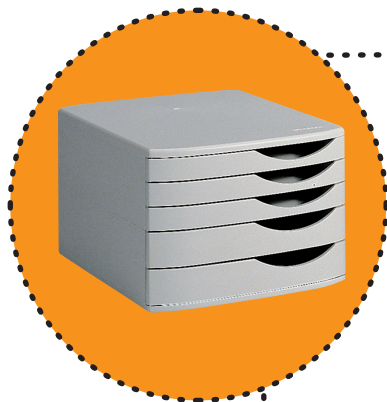

Desktop Sets

Desktop sets.

Stock no.	Drawers:	Color:
3PBBT0002	5	Black
3PBBT0026	5	Grey

Desktop Sets Frosted

Desktop sets. Frosted & colored drawers.

Stock no.	Drawers:	Color Drawers/body:
3PBBT0001	4	Frosted orange/grey
3PBBT0014	4	Red/grey
3PBBT0015	4	Silver/black
3PBBT0017	4	Black/grey
3PBBT0018	4	Green/grey
3PBBT0021	4	Frosted red/grey
3PBBT0022	4	Frosted blue/grey
3PBBT0023	4	Frosted purple/grey
3PBBT0024	4	Frosted green/grey