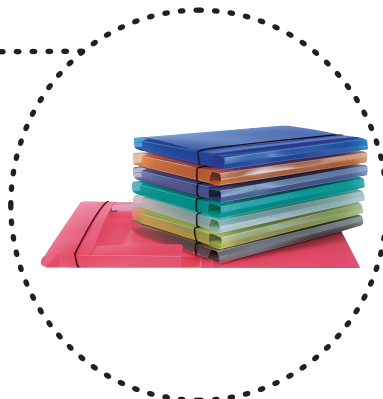

Carrying Boxes

Elasto boxes (A4).

Stock no.	Size:	Color:
3MAEP5035	4 cm	Assorted