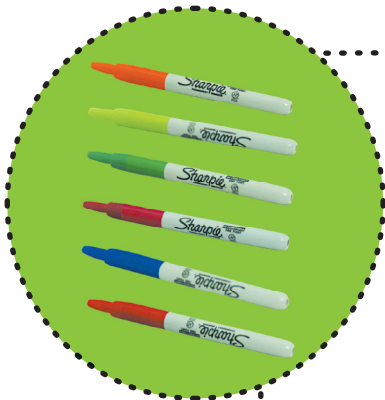

Writing Materials

Sharpie Retractable Markers

Sharpie retractable marker in assorted colors.

Stock no. 3PEMK5033	Point: Fine	Color: Assorted

Sharpie Twin Tip Markers

Double the fun with Sharpie twin tip markers.

Stock no. 3PEMK5029 3PEMK5030 3PEMK5032	Point: Fine & extra fine Fine & extra fine Fine & extra fine	Color: Black Blue Assorted