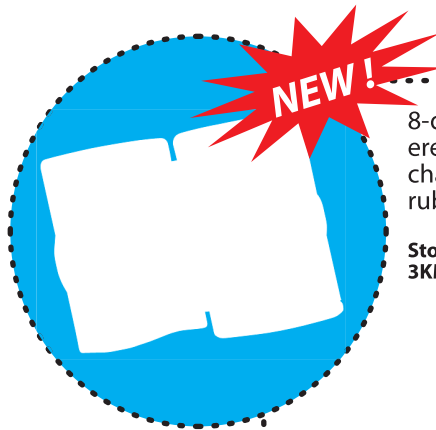

Office Machines

NEW!

Compact Handheld Calculator

8-digit LCD display. Fold-over hardcase. Battery powered. Auto power off. Attached metric conversion chart. Memory function. Square root key. Soft touch rubber keys.

Stock no. 3KMRM2013   **Size (WxH):** 2.2" x 3.7"   **Color:** Black

Slidecase Calculator

Big 8-digit LCD display. Protective slide hardcase. Adjustable tilt display.

Stock no. 3KMRM2016   **Size (WxH):** 3" x 5.4"   **Color:** Black