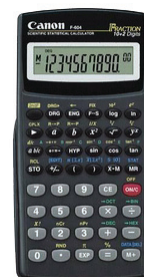

Stock no.
3KMRM2010

Size (WxH):
2.6" x 4.5"

Color:
Black

Office Machines

NEW!

Compact Handheld Calculator

8-digit LCD display. Fold-over hardcase. Battery powered. Auto power off. Attached metric conversion chart. Memory function. Square root key. Soft touch rubber keys.

NEW!

Scientific Calculator

131-function scientific calculator featuring statistic calculation and 15 levels of parenthesis. 8+2 digits LCD screen. Common logarithms/common exponent keys. BIN/OCT/DEC/HEX.

Stock no. 3KMRM2017 **Color:** Black **Size:** 3" x 4¾"

Scientific Statistical Calculator

The Canon F-604 can handle a total of 142 functions and comes with a large, high-contrast LCD that makes calculations easy and comfortable. This easy-to-use calculator includes Mathematics, Trigonometry, Computer math and Statistics and is designed with a removable hard cover case which protects your calculator against damage when you are on the move.

Stock no. 3KMRM2501 **Color:** Black **Size:** 3" x 6"

Office Machines

Scientific Calculator

The Canon F-710 handles a total of 139 functions and is designed with a large, high-contrast LCD that makes calculations easy and comfortable. This convenient calculator includes Mathematics, Trigonometry and Statistics. It also provides 38 built-in formulas. The F-710 additionally provides a removable hard cover case which protects your calculator against damage when you are on the move.