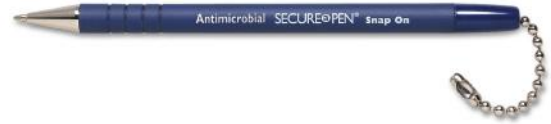

Stay Put Counter Pen Refills

Refills for stay put counter pen.

Stock no.	Color:
3PEDI3503	Blue
3PEDI3507	Black