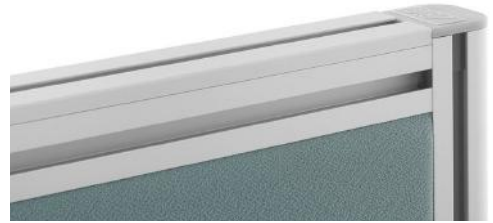

Office Partitions

Kalm

- Partitions are made out of corkboard and upholstered with fabric (available in different colors)
- The corkboard helps absorb and dissipate sounds to reduce disruptions and improve the acoustics in an office space
- Partitions can be used as bulletin boards
- All partitions are made with durable aluminum frames structure
- Accessory rail at 115 cm of height
- Partitions also available with plexiglas
- Boomerang feet or post required for support
- See color chart for fabric colors (page 173)