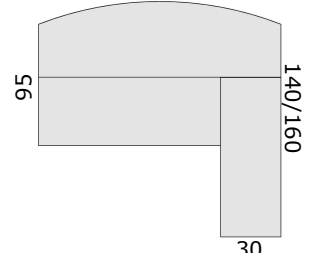

Size: W x D cm

080 x 060 cm

100 x 060 cm

120 x 060 cm

140 x 060 cm

160 x 060 cm

180 x 060 cm

Straight Desk 80 cm

Size: W x D cm

080 x 080 cm

100 x 080 cm

120 x 080 cm

140 x 080 cm

160 x 080 cm

180 x 080 cm

200 x 080 cm

80/100/120/140/160/180/200

80/100/120/140/160/180/200

160/180/200

160/180/200

Omega Line

Wooden Cabinets

- Cabinet and shelves made out of 18 mm thick sheet of non-reflective melamine wood
- Multi-purpose storage cabinets
- Choice between open, wooden or glass doors
- Available width sizes are: 30, 40, 60 or 80 cm

Omega cabinets available in three different height sizes:

- Low cabinets: Height is 76.2 cm
- Mid height cabinets: Height is 120 cm
- Tall cabinets: Height is 192 cm

WOOD COLORS

Gray

Birch

Dark birch

Dark oak