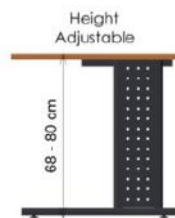

Size: W x D cm

080 x 060 cm

100 x 060 cm

120 x 060 cm

140 x 060 cm

160 x 060 cm

180 x 060 cm

Straight Desk 80 cm

Straight and L- Shaped Desks

- High quality modern desk with steel legs
- High density 25 mm thick sheet of non-reflective melamine worktop
- Round 2 mm thick, impact-resistant edges (no sharp corners)
- 18 mm thick melamine modesty panel, height 30 cm
- Worktop height: fixed at 74 cm or height-adjustable from 68 to 82 cm
- Worktop depth: 80 cm
- Optional: grommet Ø 6 cm in black, gray or charcoal

Aluminum

Charcoal

Fixed Height
74 cm

Height Adjustable
68 - 80 cm

Straight Desk

80/120/140/160/180

Size: W x D cm

080 x 080 cm

180 x 120 cm

Ava Line

Extension Units

- High quality extension units with round metal legs
- High density 25 mm thick sheet of non-reflective melamine worktop
- Round 2 mm thick, impact-resistant edges (no sharp corners)
- Worktop height: fixed at 74 cm or height-adjustable from 68 to 82 cm