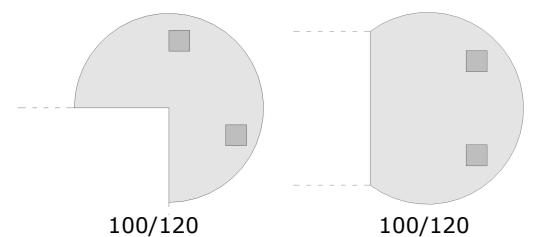

Size: W x D cm

080 x 060 cm

100 x 060 cm

120 x 060 cm

140 x 060 cm

160 x 060 cm

180 x 060 cm

Straight Desk 80 cm

120 x 080 cm

140 x 080 cm

160 x 080 cm

180 x 080 cm

L- Shaped Desk - 90°

160/180

Size: W x D cm

160 x 120 cm

WOOD COLORS

METAL LEGS COLORS

Straight Desk Extension

- Available with 2, 3 or 4 round metal legs
- Worktop depth: 60 cm
- Worktop width: 80, 100 or 120 cm

Round Desk Extension

- Available as ¾ round or Bubble-end extension
- Available with 2 round metal legs
- Worktop diameter: 100 or 120 cm

Evora Line

Straight and L-Shaped Desks

- High quality modern desk with wooden side panels
- High density 25 mm thick sheet of non-reflective melamine worktop
- Round 2 mm thick, impact-resistant ABS edge banding (no sharp corners)
- Worktop height: fixed at 74 cm
- Worktop depth 80 cm
- 18 mm thick melamine modesty panel, height 30 cm
- Optional: grommet Ø 6 cm in black, grey or charcoal