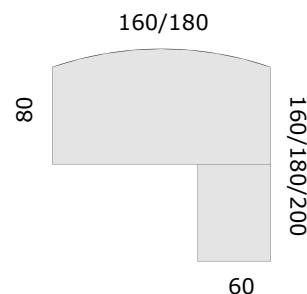

Size: W x D cm

080 x 060 cm

100 x 060 cm

120 x 060 cm

140 x 060 cm

160 x 060 cm

180 x 060 cm

Straight Desk 80 cm

120 x 080 cm

140 x 080 cm

160 x 080 cm

180 x 080 cm

L- Shaped Desk - 90°

160/180

Size: W x D cm

160 x 120 cm

Evora Line

Straight and L-Shaped Desks

- High quality modern desk with wooden side panels
- High density 25 mm thick sheet of non-reflective melamine worktop
- Round 2 mm thick, impact-resistant ABS edge banding (no sharp corners)
- Worktop height: fixed at 74 cm
- Worktop depth 80 cm
- 18 mm thick melamine modesty panel, height 30 cm
- Optional: grommet Ø 6 cm in black, grey or charcoal

L- Shaped Desk - 90°

Size: W x D cm

080 x 080 cm

120 x 080 cm

140 x 080 cm

160 x 080 cm

180 x 080 cm

Size: W x D cm