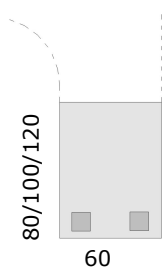

Size: W x D cm

080 x 060 cm

100 x 060 cm

120 x 060 cm

140 x 060 cm

160 x 060 cm

180 x 060 cm

Straight Desk 80 cm

120 x 080 cm

140 x 080 cm

160 x 080 cm

180 x 080 cm

L- Shaped Desk - 90°

160/180

Size: W x D cm

160 x 120 cm

WOOD COLORS

METAL LEGS COLORS

Straight Desk Extension

- Available with 2, 3 or 4 round metal legs
- Worktop depth: 60 cm
- Worktop width: 80, 100 or 120 cm

Round Desk Extension

- Available as ¾ round or Bubble-end extension
- Available with 2 round metal legs
- Worktop diameter: 100 or 120 cm

Evora Line

Straight and L-Shaped Desks

- High quality modern desk with wooden side panels
- High density 25 mm thick sheet of non-reflective melamine worktop
- Round 2 mm thick, impact-resistant ABS edge banding (no sharp corners)
- Worktop height: fixed at 74 cm
- Worktop depth 80 cm
- 18 mm thick melamine modesty panel, height 30 cm
- Optional: grommet Ø 6 cm in black, grey or charcoal