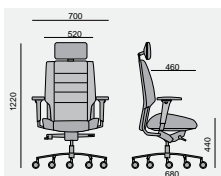

Size: W x D x H cm:

42 x 56.5 x 50 cm

Desk Height Pedestal

- Metal drawer cabinets
- Fits forward facing A4 suspension files
- Can be adjusted for side facing suspension filing
- Central locking system
- 2 drawer cabinet comes with 2 filing drawers
- 3 drawer cabinet comes with 2 storage drawers & 1 filing drawer
- All drawers are 100% extendable

**Shape SH08128**

- Ergonomic counter chair
- Medium height backrest
- Lumbar support
- Permanent contact mechanism
- Height adjustable backrest by 6 cm
- Height adjustable armrests by 7 cm
- Fully upholstered seat and backrest
- Normal seat height adjustable (50 - 68 cm)
- Black nylon base
- Glides with extra high gaslift (55 - 88 cm)
- See color chart for fabric colors (*page 173*)

@Just AJ36715

- High backrest
- Synchronized mechanism
- Adjustable lumbar support in height of 7 cm
- Sliding seat depth adjustment of 10 cm
- Height adjustable backrest by 6 cm
- 4D armrest: height adjustable, moves backwards / forwards, width adjustable and swivels
- Standard black base and castors
- See color chart for fabric colors (*page 173*)

The @just High back ergonomic desk chair is also available with head rest (model AJ36915)

AJ36715

AJ36716

Azkar

- Armchair specially designed for intensive use work posts
- High density foams used for back with special lateral supports and seat
- Comfortable and adjustable headrest
- Synchronized mechanism with multiple point locking system and anti-return safety
- Delivered with tension device and seat translation
- Adjustable lumbar support both in height and in depth by an air pump system
- 4D armrest: height adjustable, moves backwards / forwards, moves to the side plus width adjustable and swivels 360°
- Suitable for user up to 150 kgs.
- 24/7 black upholstery