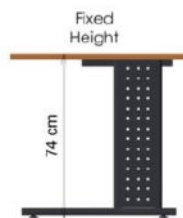

Size: W x D cm

080 x 060 cm

100 x 060 cm

120 x 060 cm

140 x 060 cm

160 x 060 cm

180 x 060 cm

Straight Desk 80 cm

Straight and L- Shaped Desks

- High quality modern desk with steel legs
- High density 25 mm thick sheet of non-reflective melamine worktop
- Round 2 mm thick, impact-resistant edges (no sharp corners)
- 18 mm thick melamine modesty panel, height 30 cm
- Worktop height: fixed at 74 cm or height-adjustable from 68 to 82 cm
- Worktop depth: 80 cm
- Optional: grommet Ø 6 cm in black, gray or charcoal

Aluminum

Charcoal

Fixed Height
74 cm

Height Adjustable
68 - 80 cm

Straight Desk

80/120/140/160/180

Size: W x D cm

080 x 080 cm

180 x 120 cm

Ava Line

Extension Units

- High quality extension units with round metal legs
- High density 25 mm thick sheet of non-reflective melamine worktop
- Round 2 mm thick, impact-resistant edges (no sharp corners)
- Worktop height: fixed at 74 cm or height-adjustable from 68 to 82 cm