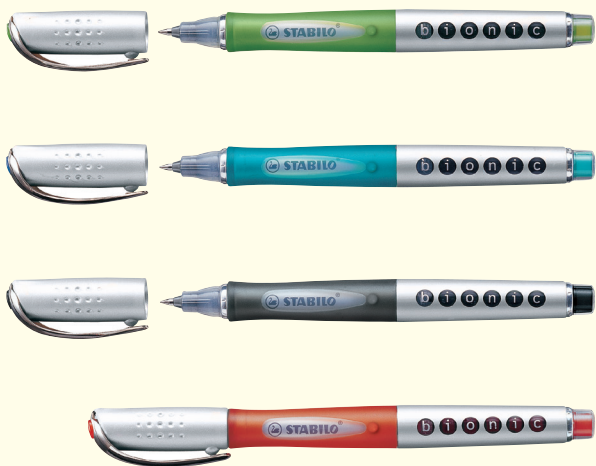

- 3PEBP5510
- 3PEBP5511
- 3PEBP5512
- 3PEBP5513
- 3PEBP5514
- 3PEBP5515

STABILO®
Liner 308
 Retractable Ballpoint Pen

Its advantages are clear. The pen with the transparent design. Crystal clear tinted barrel, sturdy mechanism for smooth & infinite retracting. Stylish-designed oval push button. What's so great? Durable stainless steel tip for reliability and clean writing. Ergonomic grip zone. Available with an x-tra fine and medium tip.

- Medium point
- 3PEBP6001
 - 3PEBP6002
 - 3PEBP6003
 - 3PEBP6004
 - 3PEBP6008
 - 3PEBP6009

- Extra Fine point
- 3PEBP6022
 - 3PEBP6023

STABILO®
Marathon 318
 Retractable Ballpoint Pen

Spicy tropical shades. Snazzy ballpoint pens with attitude-fun in appearance, serious in performance. Ventilated protector. What's so great? Ergonomic grip zone. Available with a medium tip.

- 3PEBP6016
- 3PEBP6017
- 3PEBP6018
- 3PEBP6019
- 3PEBP6020
- 3PEBP6021

STABILO®
Exam Grade 588
 Ballpoint Pen

The new exam standard. Smoother, faster, cleaner. What's so great? Page indicator, ultra smooth tip to ensure smooth & clean writing. Ink does not bleed thru paper, soft grip.

- ■ 3PEBP2013 - 2 pcs.

**STABILO®
Bionic**
Rollerball

For writing today. For professional users who write a lot and have high standards. What's so great? Tip glides smoothly across the paper and does not scratch. Innovative bionic liquid ink system with ink level indicator. Refillable with all Stabilo bionic standard refills. Frequent users appreciate this pen which allows them to write clearly and keeps their hands relaxed and fatigue-free.